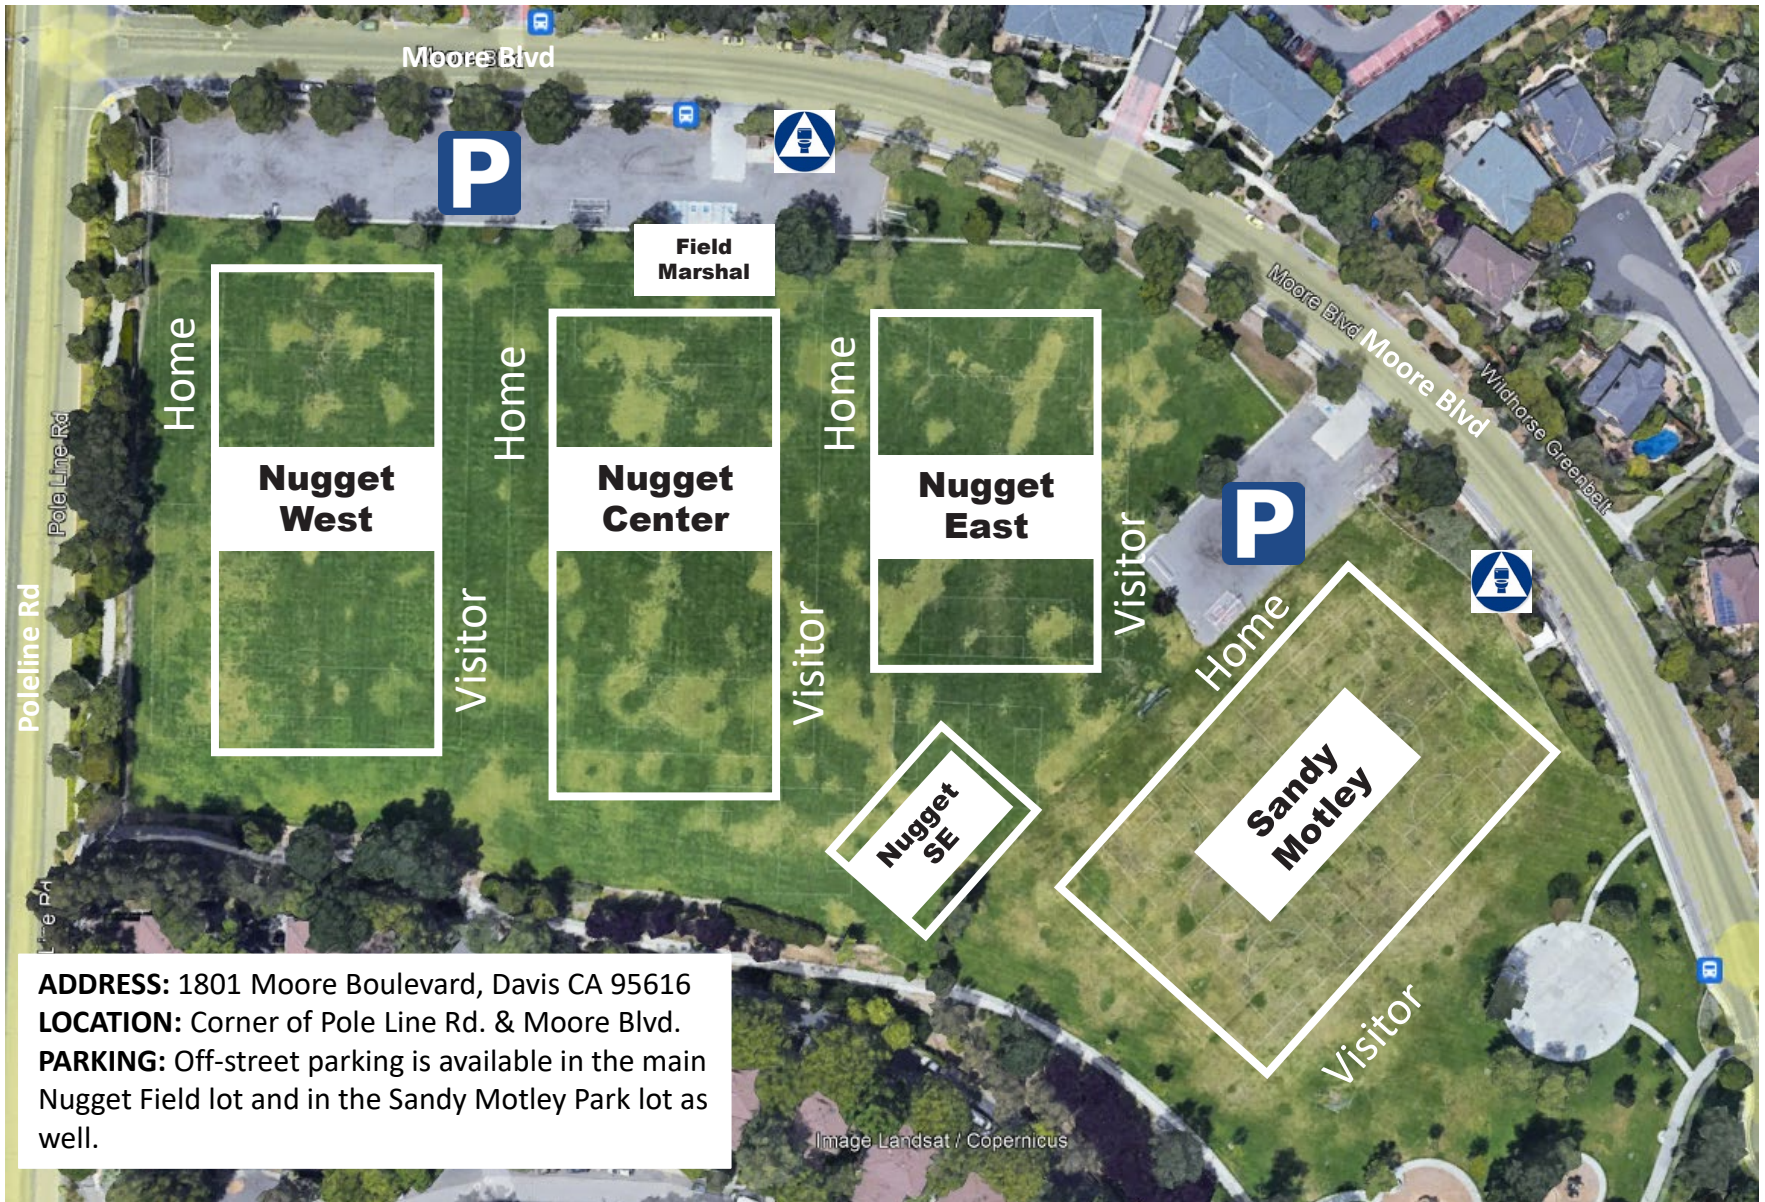

Team/Spectator Sitting

Team A Spectators

Team A

Team B

Team B Spectators

Community Fields

Community Fields

Community Fields

Nugget Field

ADDRESS: 1801 Moore Boulevard, Davis CA 95616
LOCATION: Corner of Pole Line Rd. & Moore Blvd.
PARKING: Off-street parking is available in the main Nugget Field lot and in the Sandy Motley Park lot as well.

Walnut/Montgomery Fields

ADDRESS: 2700 Lillard Drive, Davis CA 95618

LOCATION: South side of Lillard Dr. just east of Farragut Circle

PARKING: Off-street parking is available off of Lillard between Farragut and Danbury and at Montgomery Elementary (off of Danbury just south of Lillard).

Nugget Field: Keeper Wars

Northstar Park

ADDRESS: 3434 Anderson Road, Davis CA 95616
LOCATION: Corner of Anderson Rd. & Sandpiper Dr.
PARKING: Off-street parking is available in the main Northstar Park lot off of Anderson between Avocet and Sandpiper.